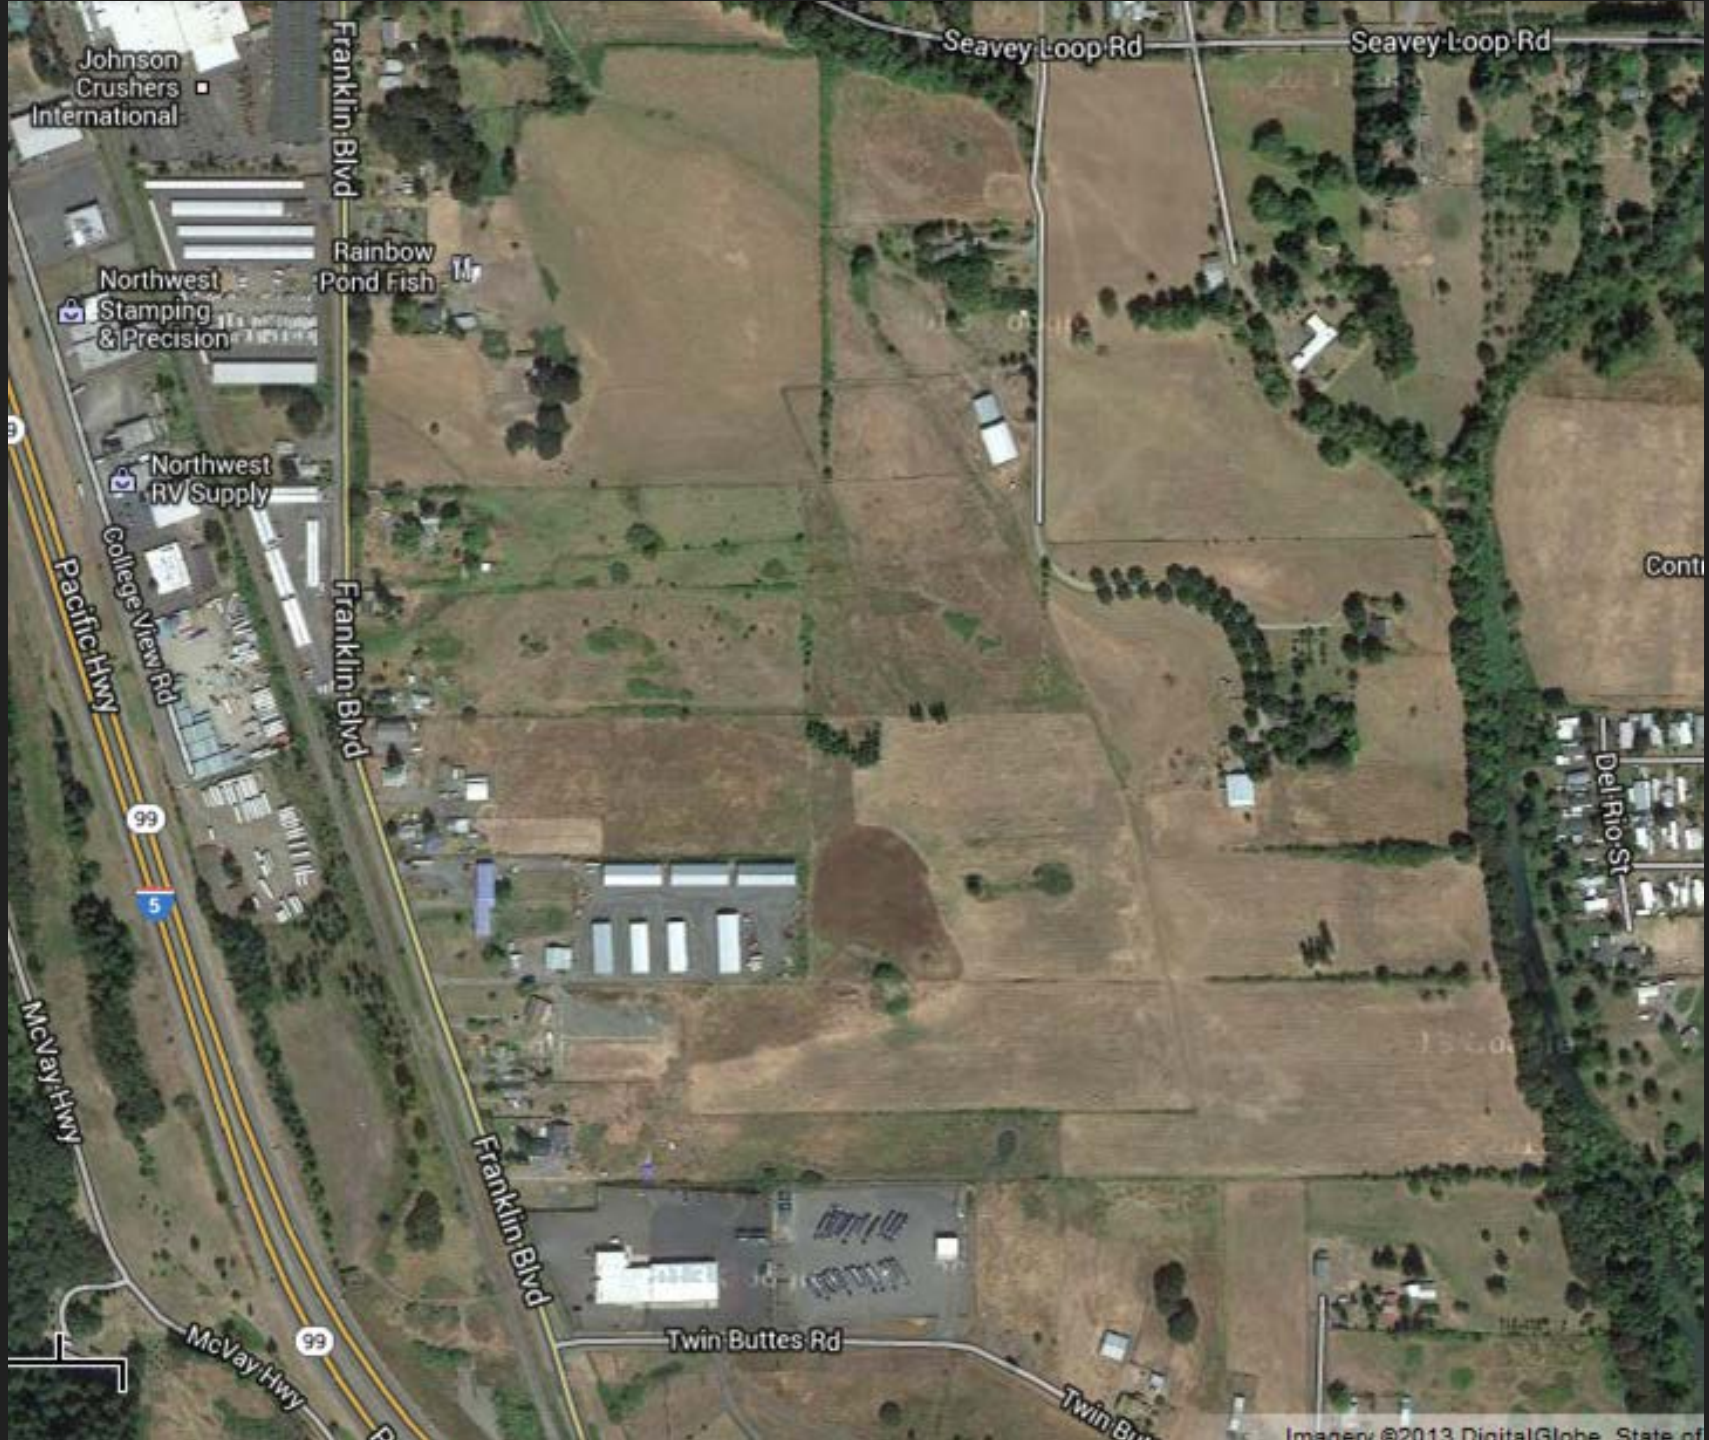

EXIT
109

Johnson
Crushers
International

Seavey Loop Rd

Seavey Loop Rd

Franklin Blvd

Rainbow
Pond Fish

Northwest
Stamping
& Precision

Northwest
RV Supply