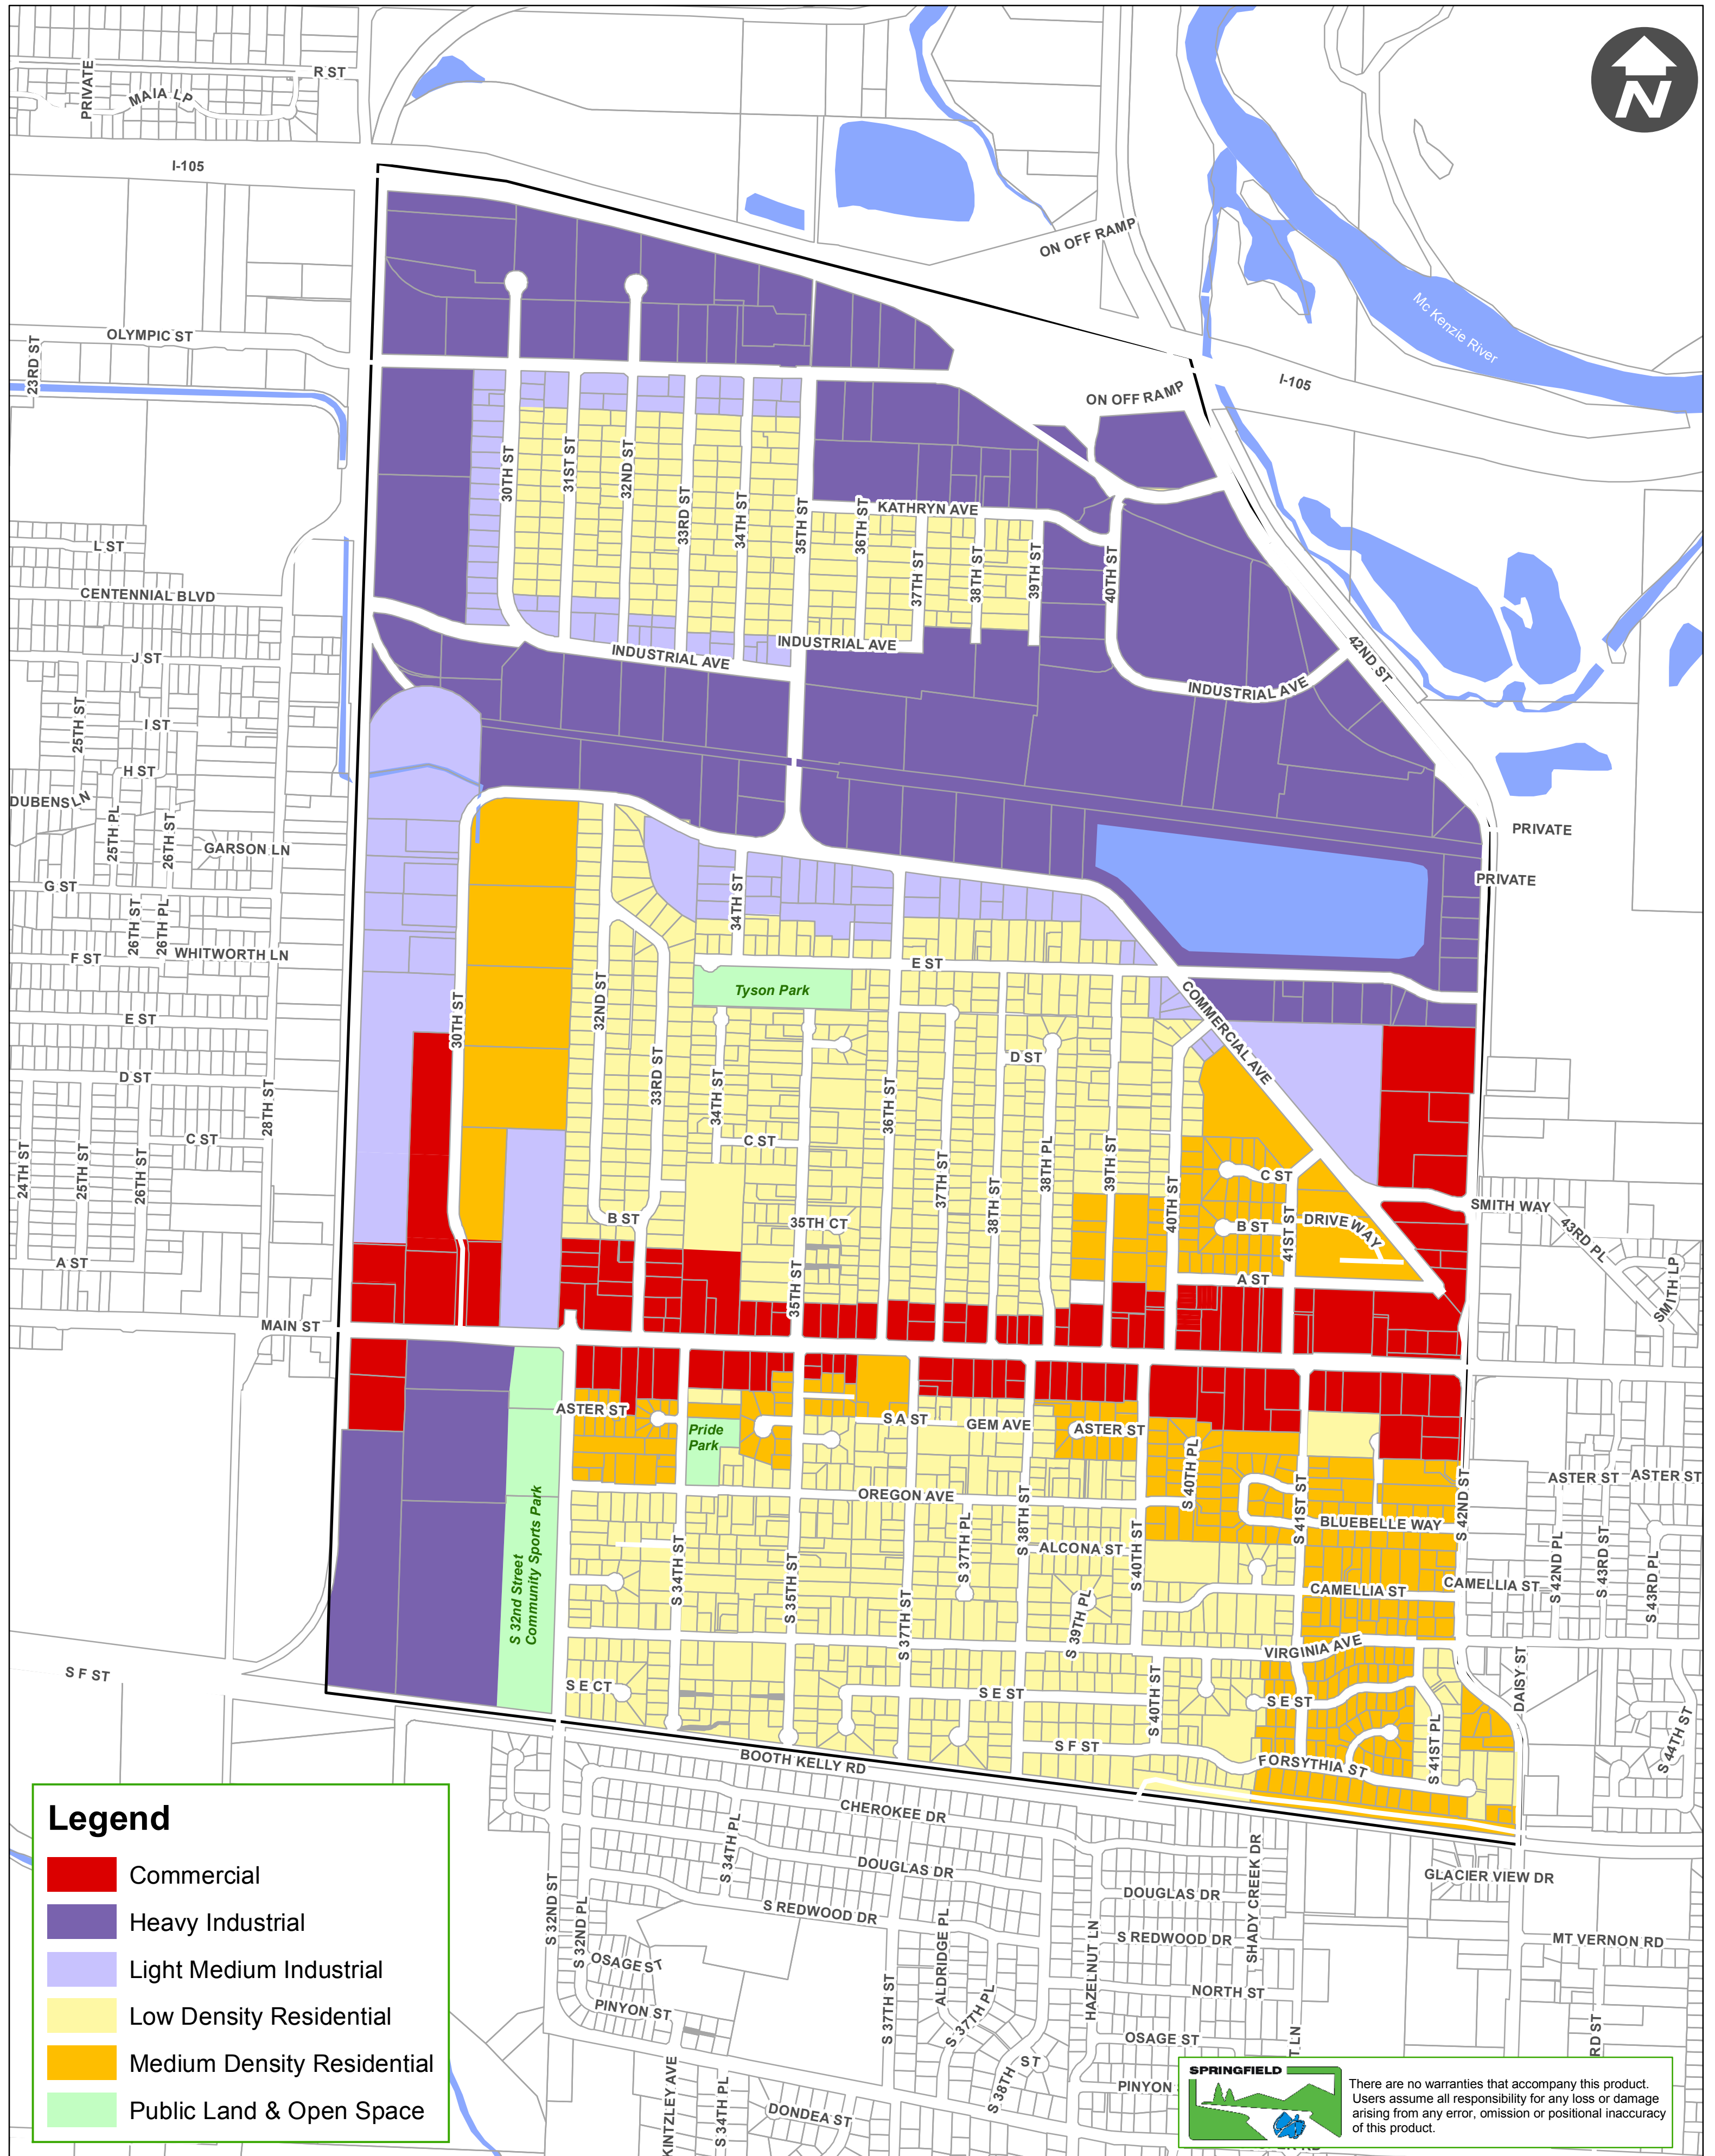

# MID-SPRINGFIELD REFINEMENT PLAN

Springfield, OR

## Legend

- Commercial
- Heavy Industrial
- Light Medium Industrial
- Low Density Residential
- Medium Density Residential
- Public Land & Open Space

There are no warranties that accompany this product. Users assume all responsibility for any loss or damage arising from any error, omission or positional inaccuracy of this product.

0 1,000 2,000 Feet