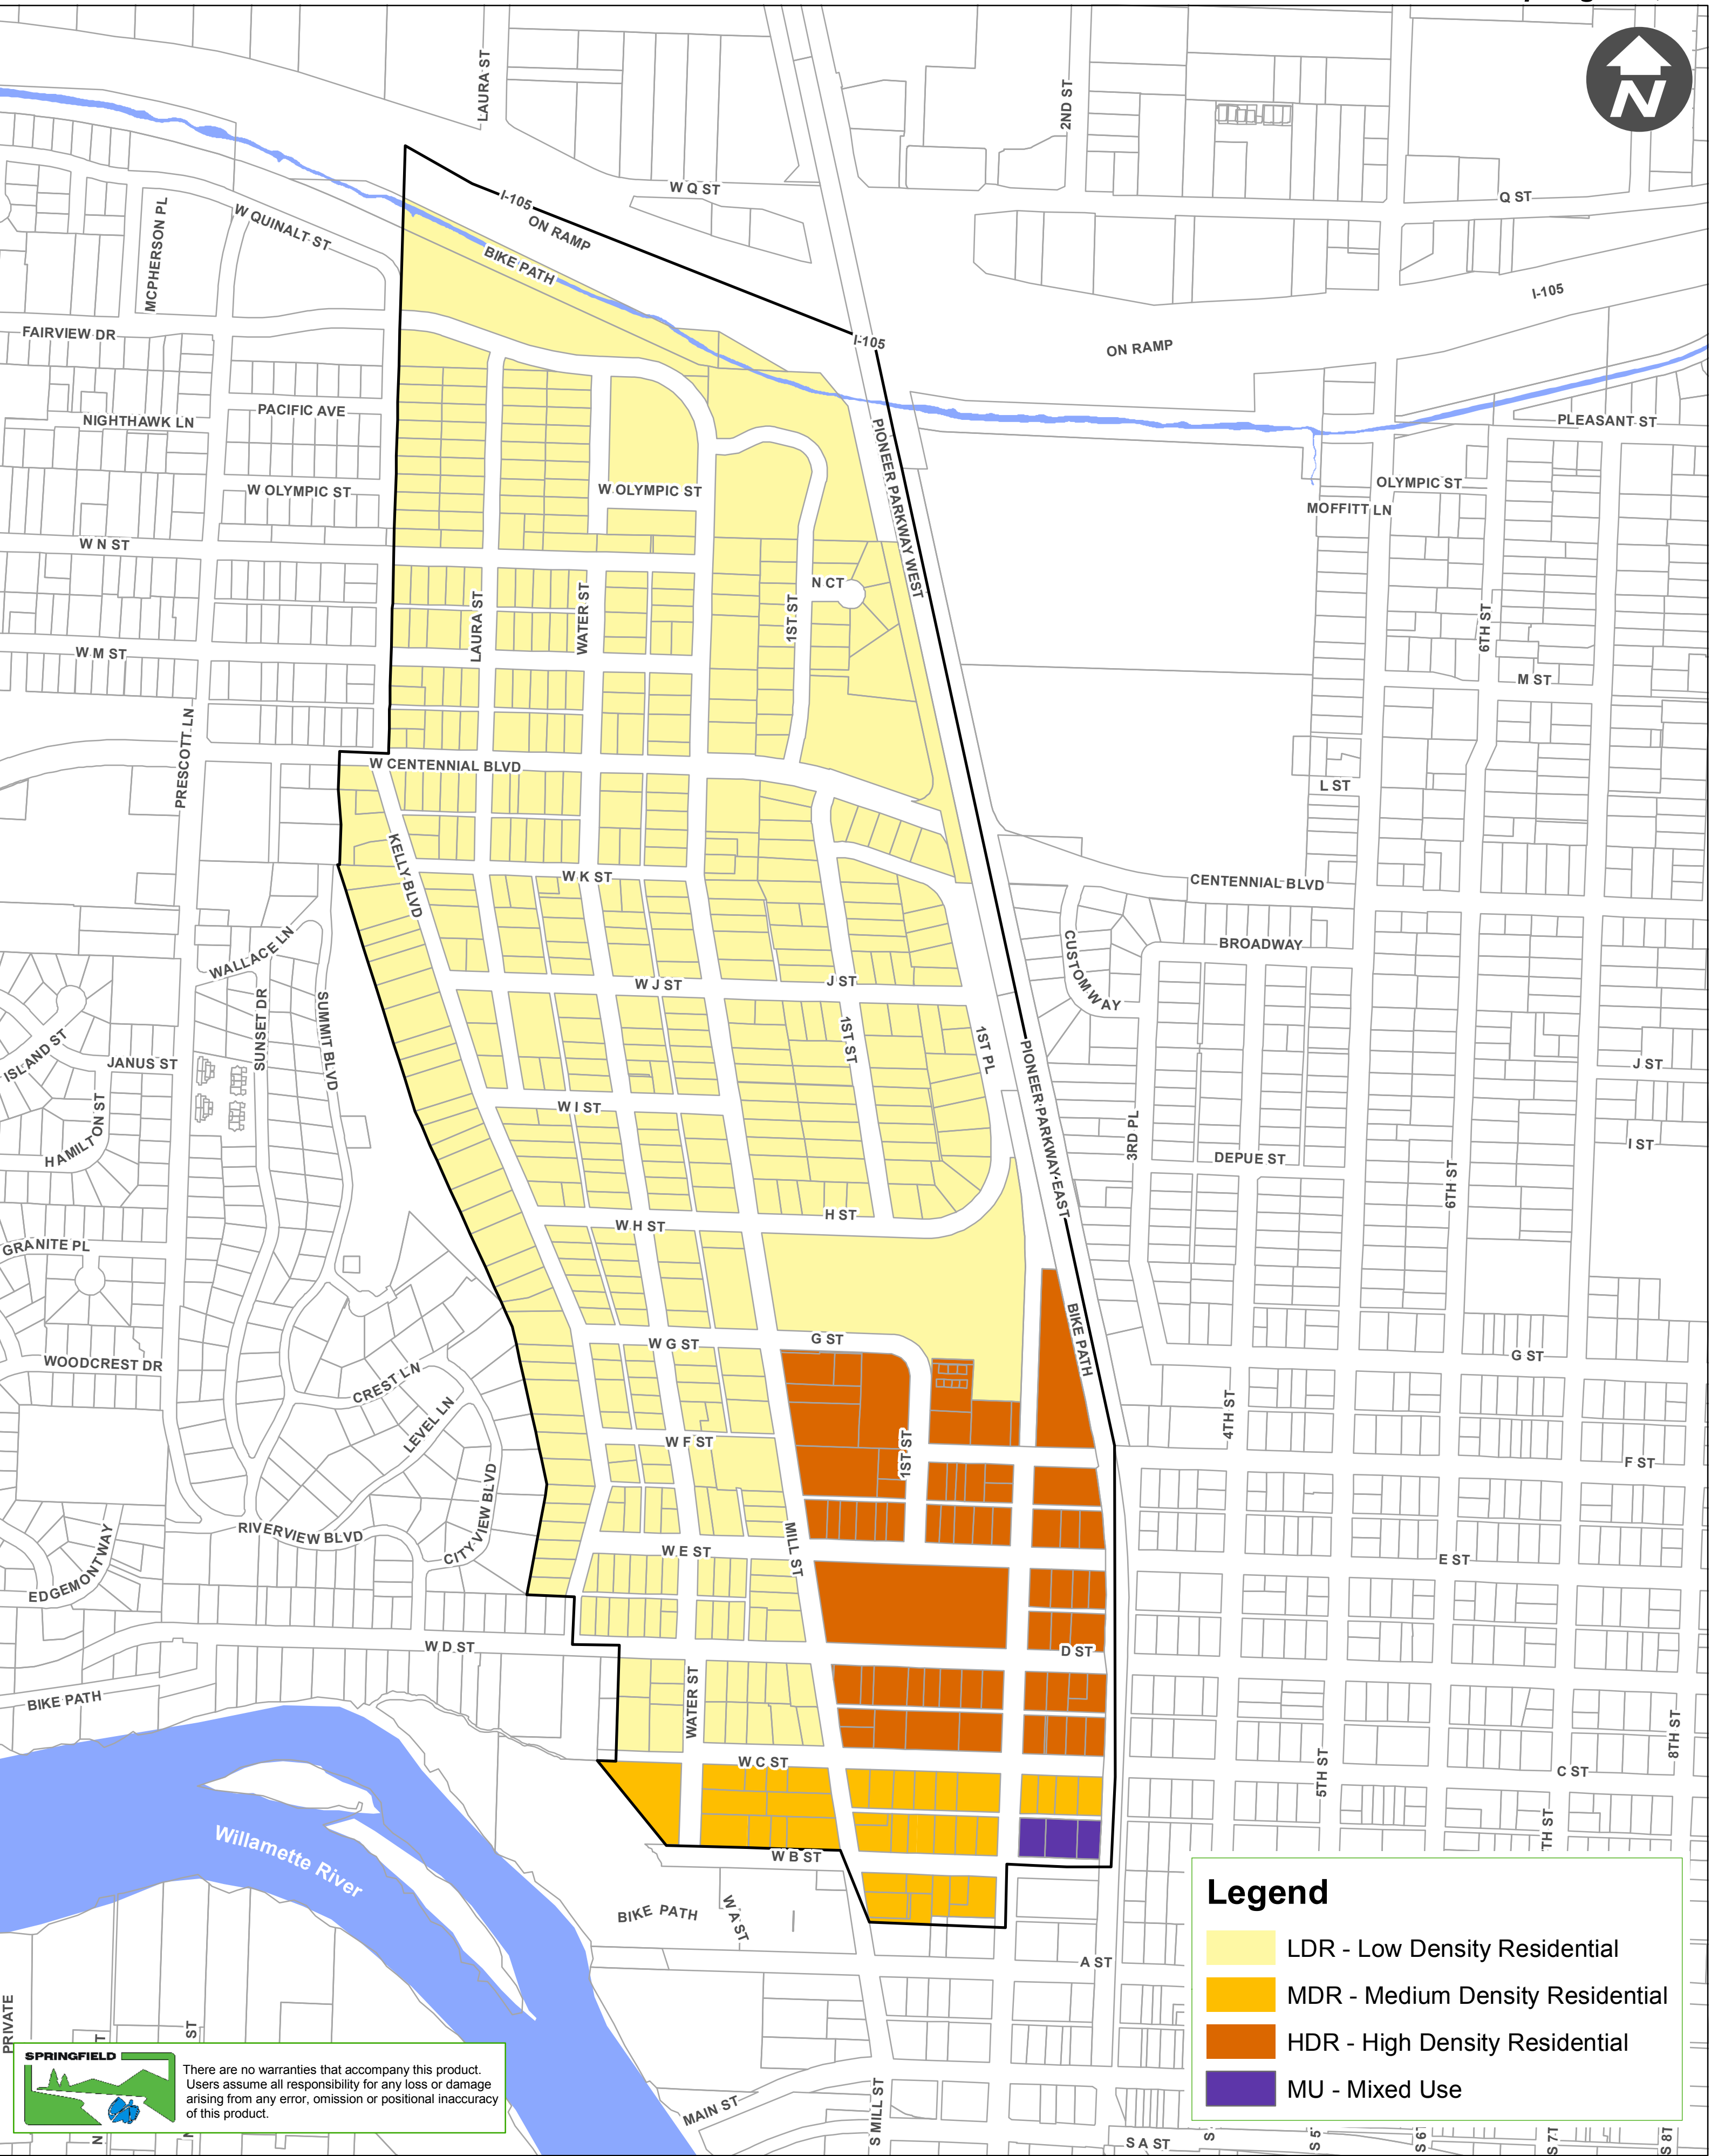

EAST KELLY BUTTE REFINEMENT PLAN

Springfield, OR

Legend

- LDR - Low Density Residential
- MDR - Medium Density Residential
- HDR - High Density Residential
- MU - Mixed Use

SPRINGFIELD
 There are no warranties that accompany this product. Users assume all responsibility for any loss or damage arising from any error, omission or positional inaccuracy of this product.