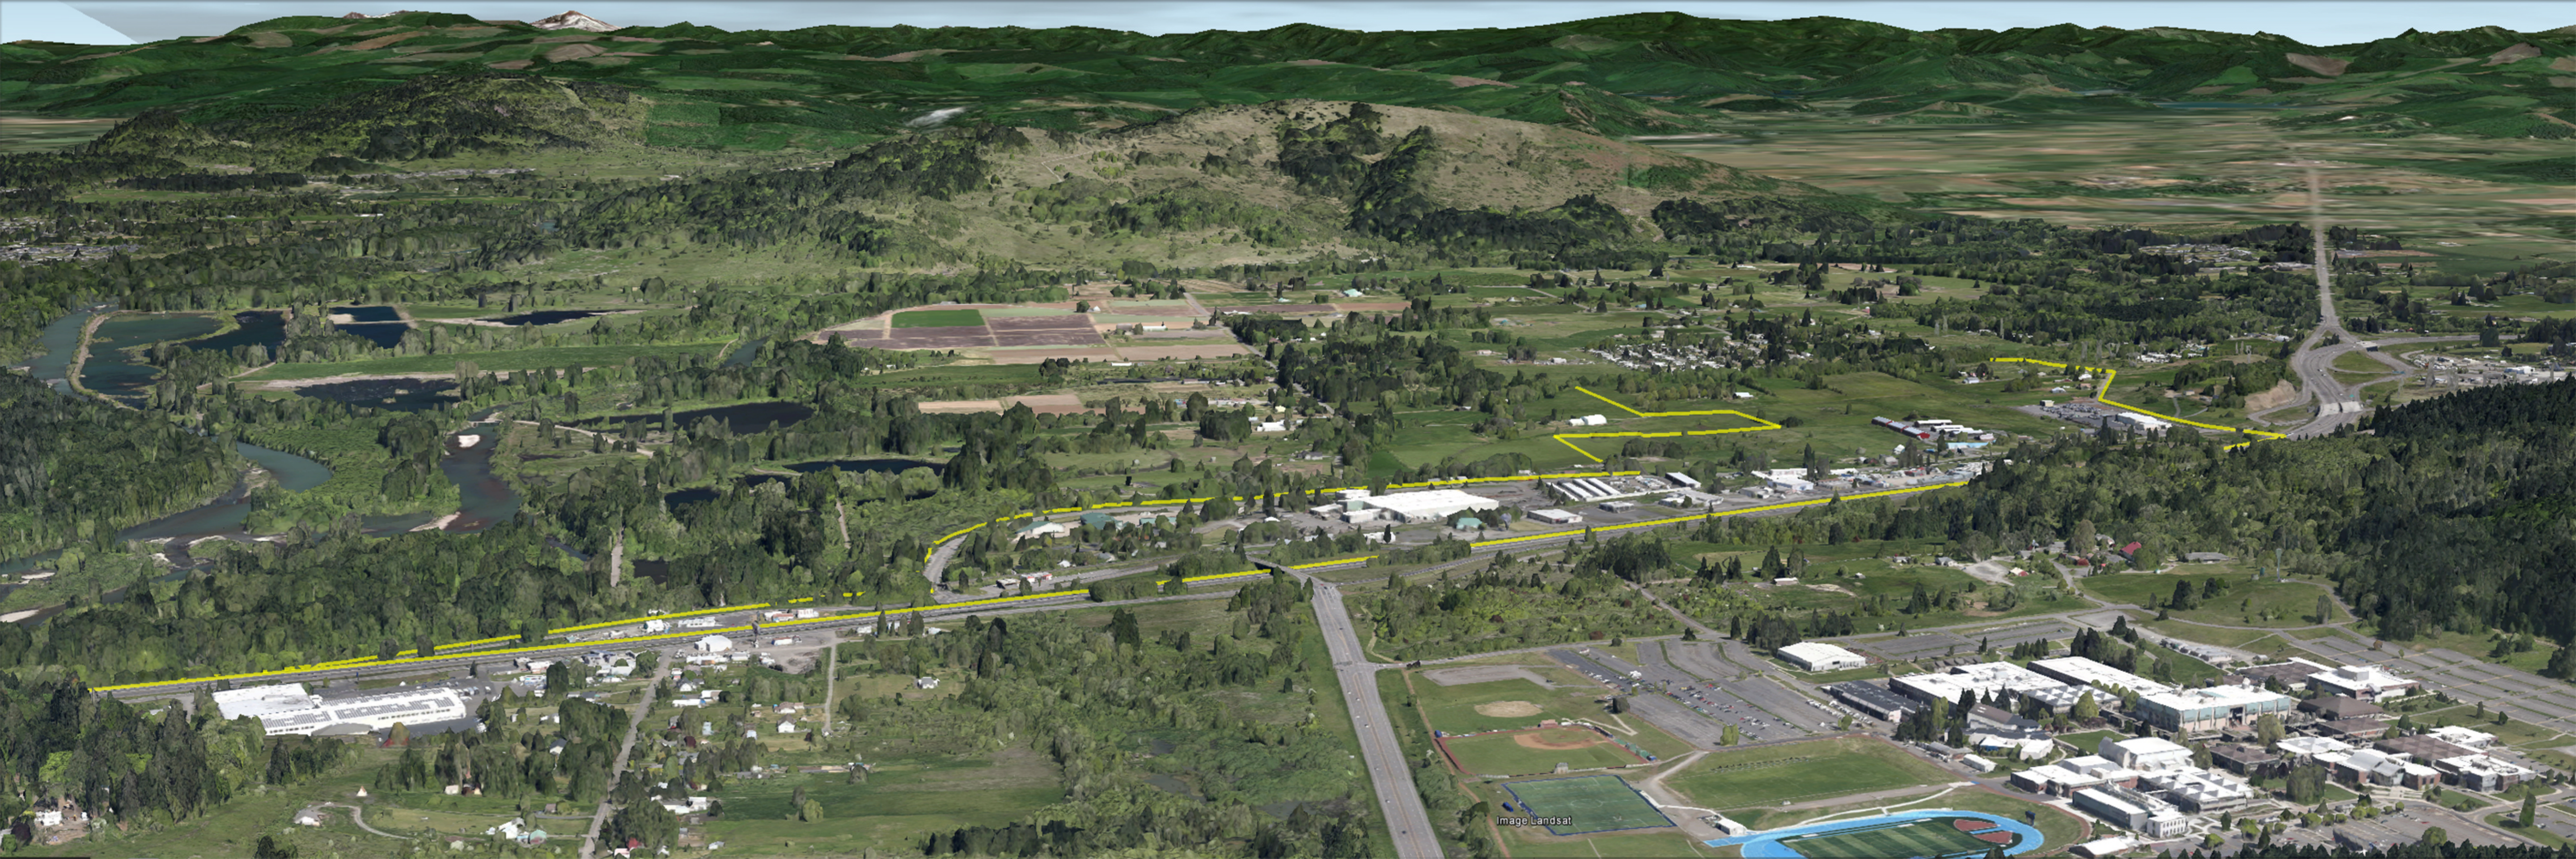

COLLEGE VIEW - SOUTH FRANKLIN CORRIDOR
Facing Northeast

Mt. Pisgah

Middle Fork Willamette

Coast Fork Willamette

GLENWOOD

Dorris Ranch

L.C.C.

Proposed UGB addition

GOSHEN

Image Landsat